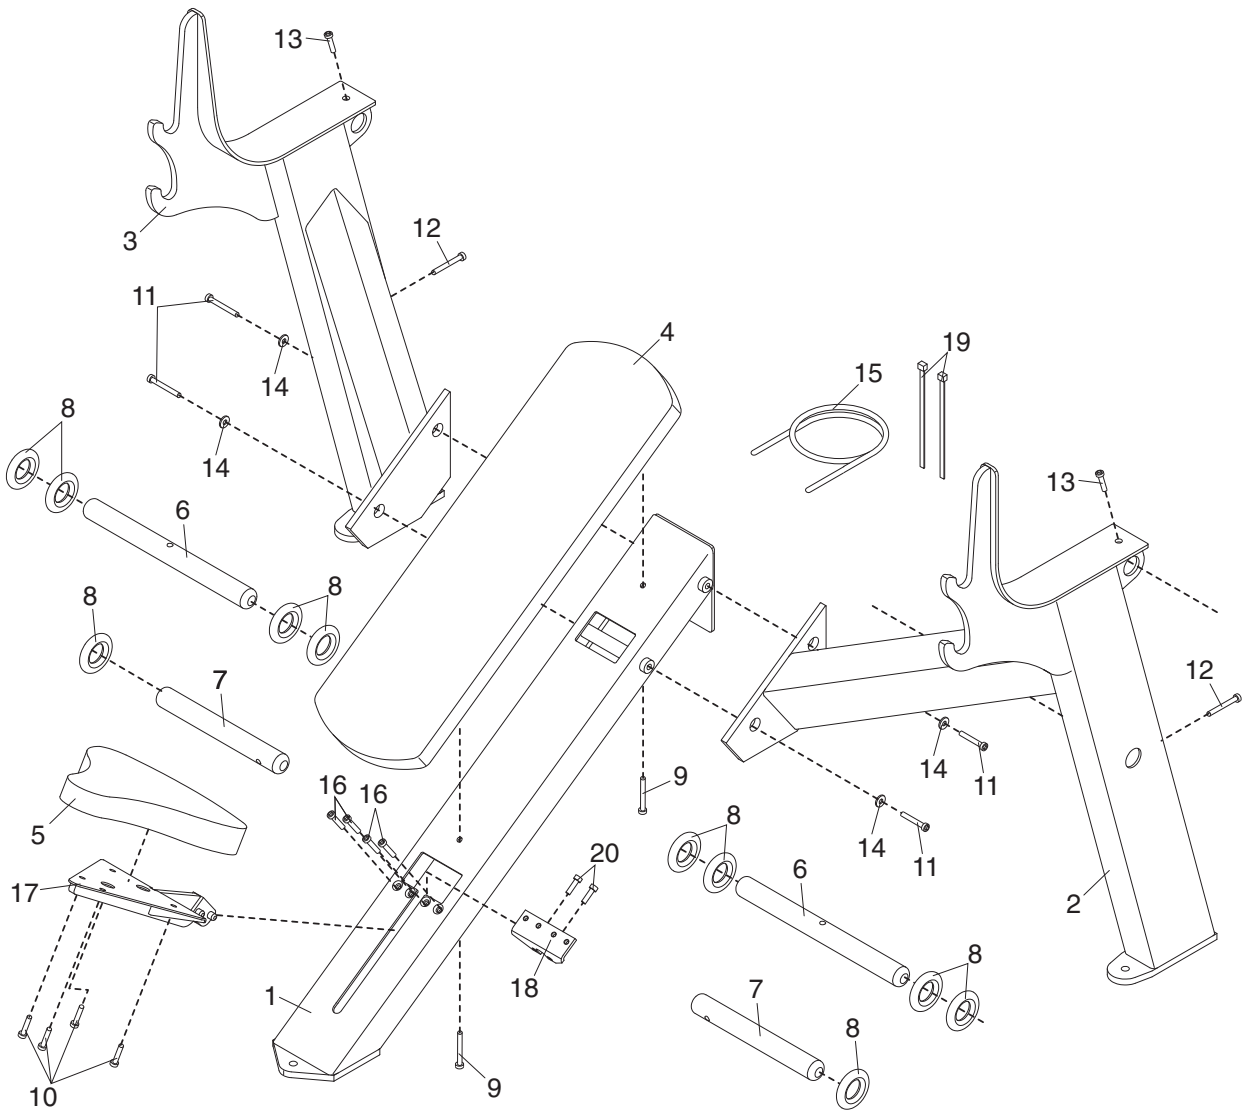

EXPLODED DRAWING—Model No. GZFW21410

R0503A

Bubble #	OEM Number	Description
2	GZ4386	LEFT UPRIGHT
3	GZ4387	RIGHT UPRIGHT
4	GZ5108-53	BACKREST
5	GZ5108-25	SEAT
8	GZ1191	BUMPER RING
9	GZ1014-03	3/8" X 4" NON-PATCH BOLT
10	GZ1014-01	3/8" X 1" NON-PATCH BOLT
11	GZ1149-01	1/2" X 3/4" BOLT
12	GZ1009-02	1/2" X 3" BOLT
16	GZ1038-04	3/8" X 1/2" FLTHD SCREW
19	GZ1081	WIRE TIE
21	GZ1012-03	1/2" X 3.5" BOLT
24	GZ5124-01	WEAR COVER
#	GZ7273	WEIGHT BAR CAUTION DECAL